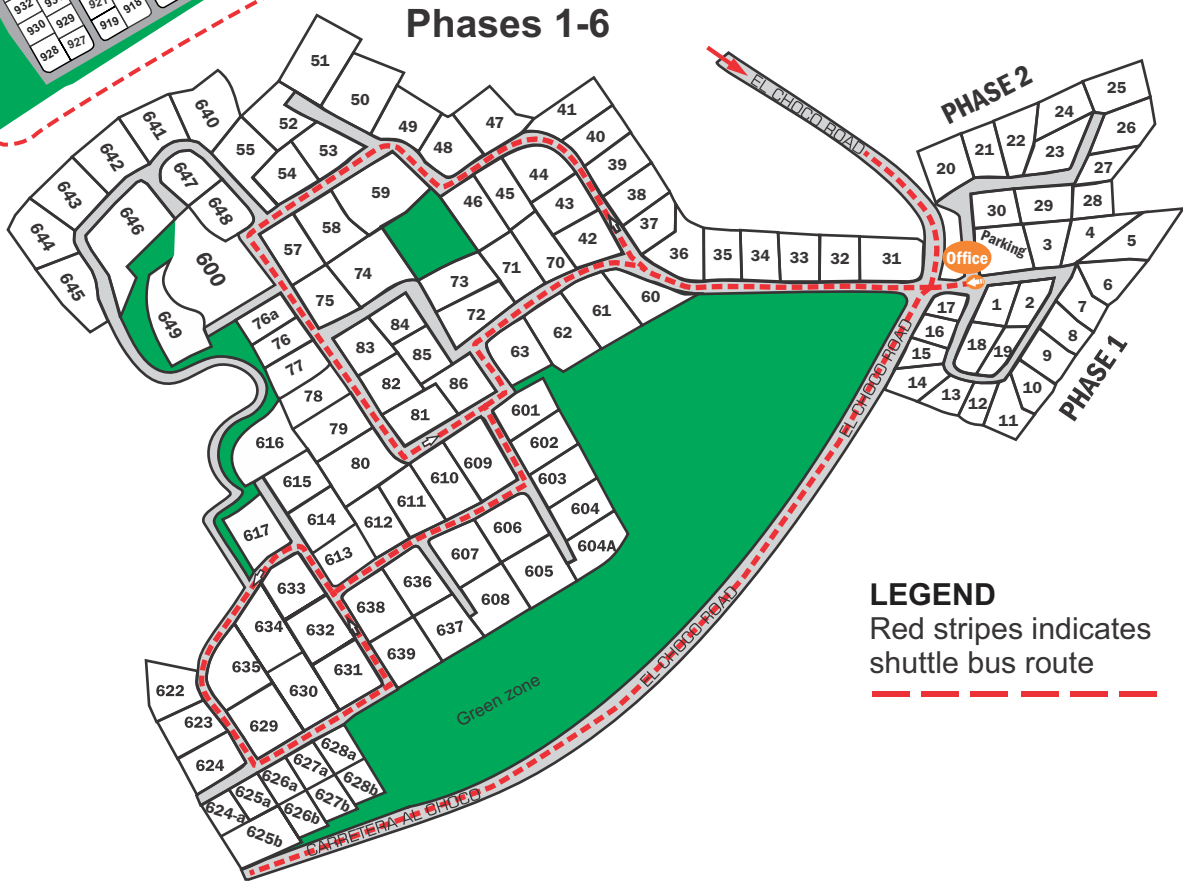

DEPARTS CASA LINDA	ARRIVES/ DEPARTS SOSUA CENTRE	ARRIVES/ DEPARTS SOSUA BEACH	ARRIVES/ DEPARTS CASA LINDA	ARRIVES/ DEPARTS SCOTIA BANK
To Sosua	to Casa Linda	To Casa Linda	To Cabarete	To Casa Linda
10 am	10:10 am	10:15 am	10:30 am	11 am
11:30 am	11:50 am	12 pm	1:30 pm	2 pm
2:30 pm	2:50 pm	3 pm	3:30 pm	4 pm
4:30 pm	4:50 pm	5 pm	6 pm	6:30 pm
7 pm	7:10 pm	7:20 pm	--	--

SHUTTLE BUS SCHEDULE

Residencial Casa Linda
DOMINICAN REPUBLIC VACATION VILLAS

LEGEND
Red stripes indicates shuttle bus route