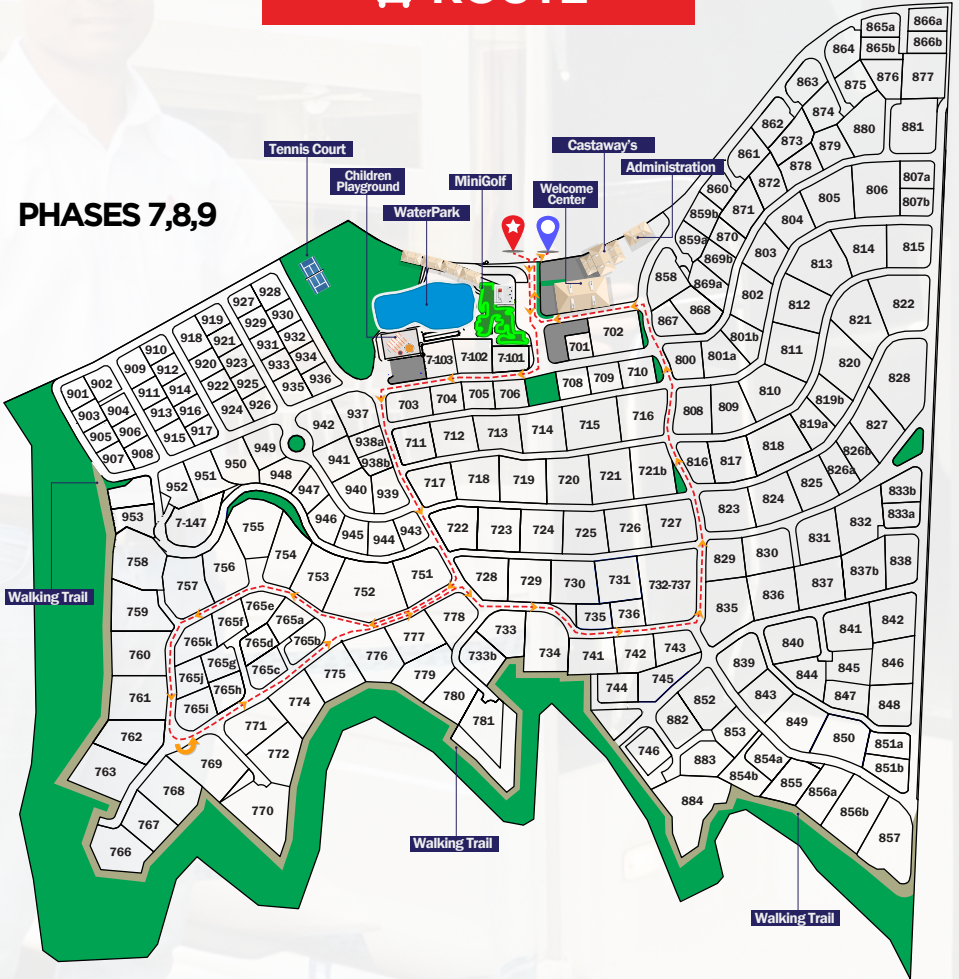

Casa Linda
QUALITY COMMUNITIES

SHUTTLE BUS

SCHEDULE

Routes to Sosua and Cabarete Centers.
Monday - Sunday from 9:00am - 7:30pm

ROUTE STARTS HERE

PHASES 3,4,5,6

PHASES 1,2

LEGEND

Route Starting Point

Route Ending Point

Shuttle Bus Route

Route Returning Point

SCAN THESE CODES TO OPEN ROUTES

SOSUA ROUTE

CABARETE ROUTE

ROUTE

PHASES 7,8,9

LEGEND

- Route Starting Point
- Route Ending Point
- Shuttle Bus Route
- Route Returning Point

SCAN THESE CODES TO OPEN ROUTES

SOSUA ROUTE

CABARETE ROUTE

Casa Linda
QUALITY COMMUNITIES

DEPARTS

CASA LINDA (Startpoint Phases 3-6)	SOSUA CENTER	SOSUA BEACH	CASA LINDA (Startpoint Phases 3-6)	CABARETE BEACH
↓	↓	↓	↓	↓
TO SOSUA	TO CASA LINDA	TO CASA LINDA	TO CABARETE	TO CASA LINDA
10:00am	10:15am	10:20am	10:35am	11:05am
11:30am	11:55am	12:05am	1:35pm	2:05pm
2:30pm	2:55pm	3:05pm	3:35pm	4:05pm
4:30pm	4:55pm	5:05pm	6:05pm*	6:35pm*
7:00pm	7:15pm	7:25pm	*	*